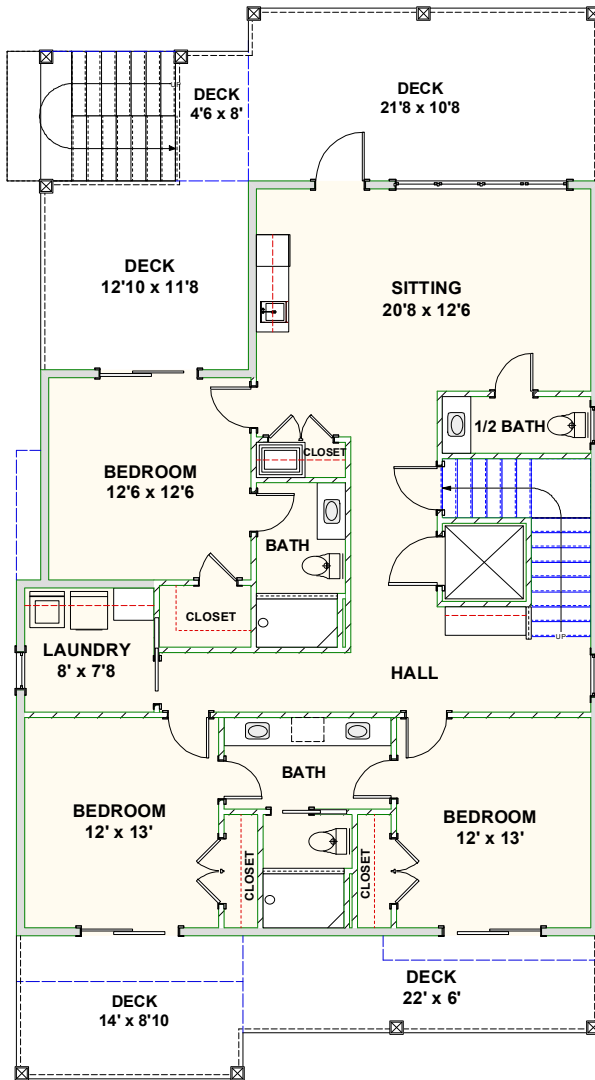

## **BEACH HOME 250**

**3,208 SQ FT | 5 BEDROOMS | 4 BATHS—1 HALF BATH | 1,089 SQ FT DECKS**

**WWW.CAROLINABLUEWATERCONSTRUCTION.COM**

# BEACH HOME 250

3,208 SQ FT | 5 BEDROOMS | 4 BATHS—1 HALF BATH | 1,089 SQ FT DECKS

36' x 66'2

**1ST FLOOR - FLOOR PLAN**

**2ND FLOOR - FLOOR PLAN**

**CAROLINA**  
**BLUEWATER**  
**CONSTRUCTION**

**910-575-7100**