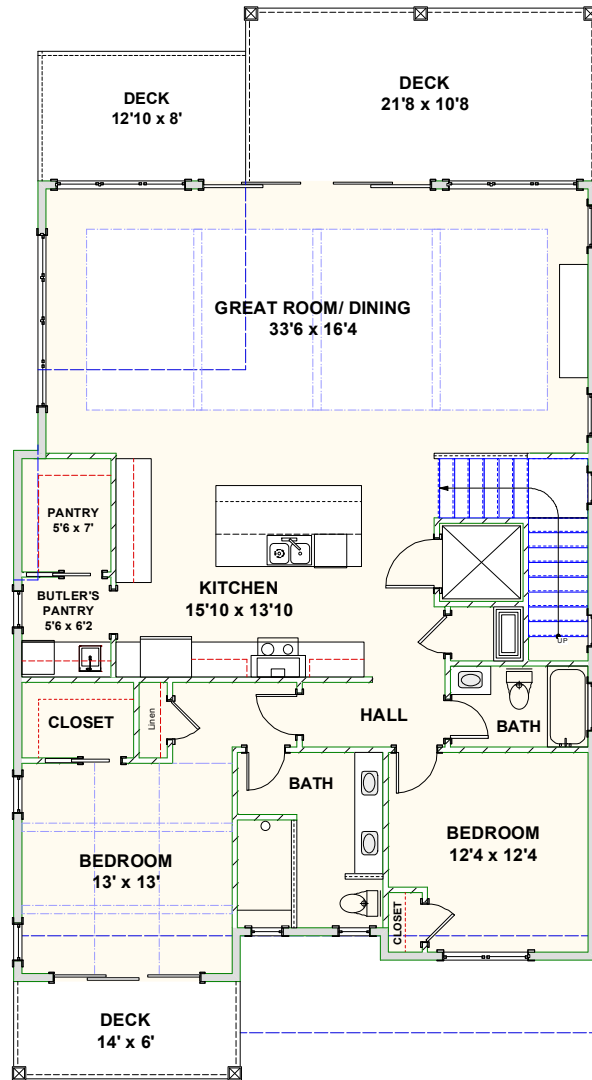

## **BEACH HOME 250**

**3,208 SQ FT | 5 BEDROOMS | 4 BATHS—1 HALF BATH | 1,089 SQ FT DECKS**

**WWW.CAROLINABLUEWATERCONSTRUCTION.COM**

# BEACH HOME 250

3,208 SQ FT | 5 BEDROOMS | 4 BATHS—1 HALF BATH | 1,089 SQ FT DECKS

36' x 66'2

**1ST FLOOR - FLOOR PLAN**

**2ND FLOOR - FLOOR PLAN**

**CAROLINA**  
**BLUEWATER**  
**CONSTRUCTION**

**910-575-7100**